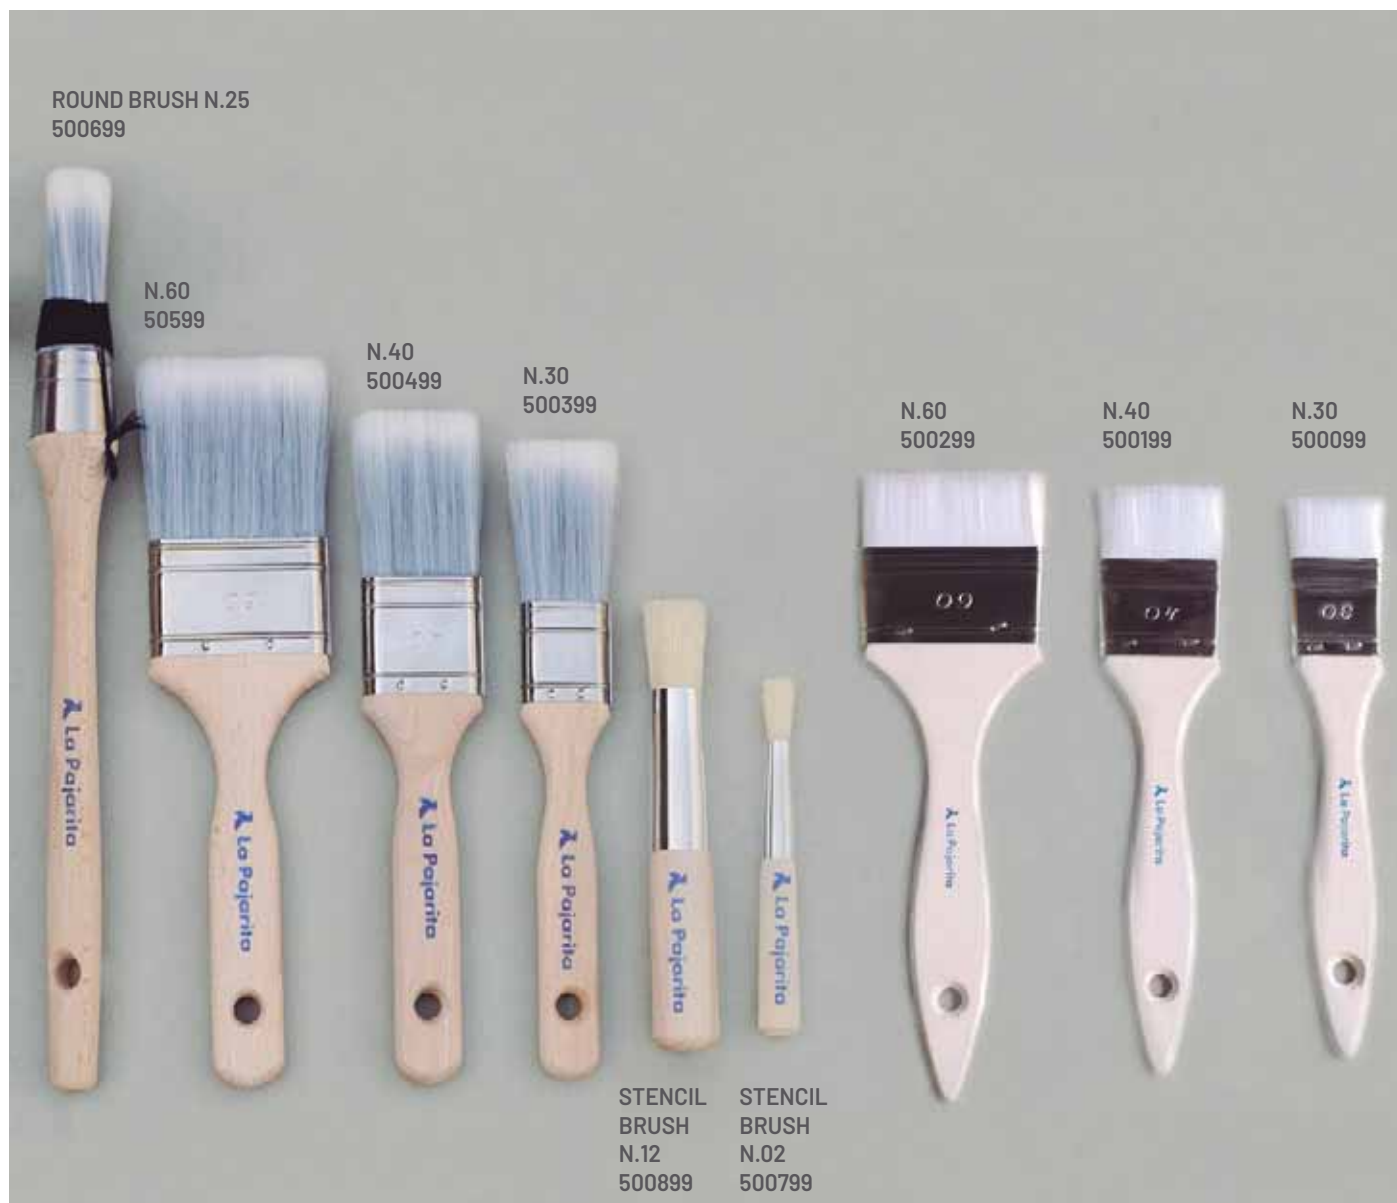

KITS

| TRADE NAME | CAP.L. | CODE | EAN | PC. MIN. SALE |
|---|---------------------|--------|---------------|---------------|
| MULTI-PURPOSE SATIN PAINT KIT. ASSORTMENT OF 6 COLOURS: White, golden yellow, vermillion, deep blue, bright green and black. | 35ml per colour. | 119097 | 8423451190977 | 1pc. |
| FABRIC PAINT KIT 6 COLOURS: White, royal yellow, scarlet red, spring green, victory blue and black. | 25ml per colour. | 119494 | 8423451194944 | 1pc. |
| GLASS PAINT KIT. 6 COLOURS: White, yellow, red, blue, green and black. | 35ml per colour. | 999994 | 8423459999947 | 1pc. |
| FLUORESCENT PAINT KIT. ASSORTMENT OF 6 COLOURS: Yellow, orange, red, magenta, blue and green. | 35ml per colour. | 119397 | 8423451193978 | 1pc. |
| ASSORTMENT OF LIQUID TEMPERA. 6 COLOURS: White, yellow, red, green, blue and black. | 500ml. | 10003 | 8423450100038 | 1pc. |

ACCESSORIES

PAINTBRUSHES

Carefully selected to use with all kinds of techniques, they are perfect for use with Chalk Paint and all kinds of paints and water-based auxiliaries. Manufactured with high quality materials, synthetic hair and wood. Its fibres are designed to paint more easily and to prevent paint drips. The paintbrushes are perfect for working on large surfaces and applying techniques such as dry brushes, shabby effects, auxiliary applications, etc.

Flat brushes are ideal for applications where paint is to be well spread in a thin, homogeneous coat. The Stencil paintbrushes are great for the stencil technique over a template, with a perfect result.